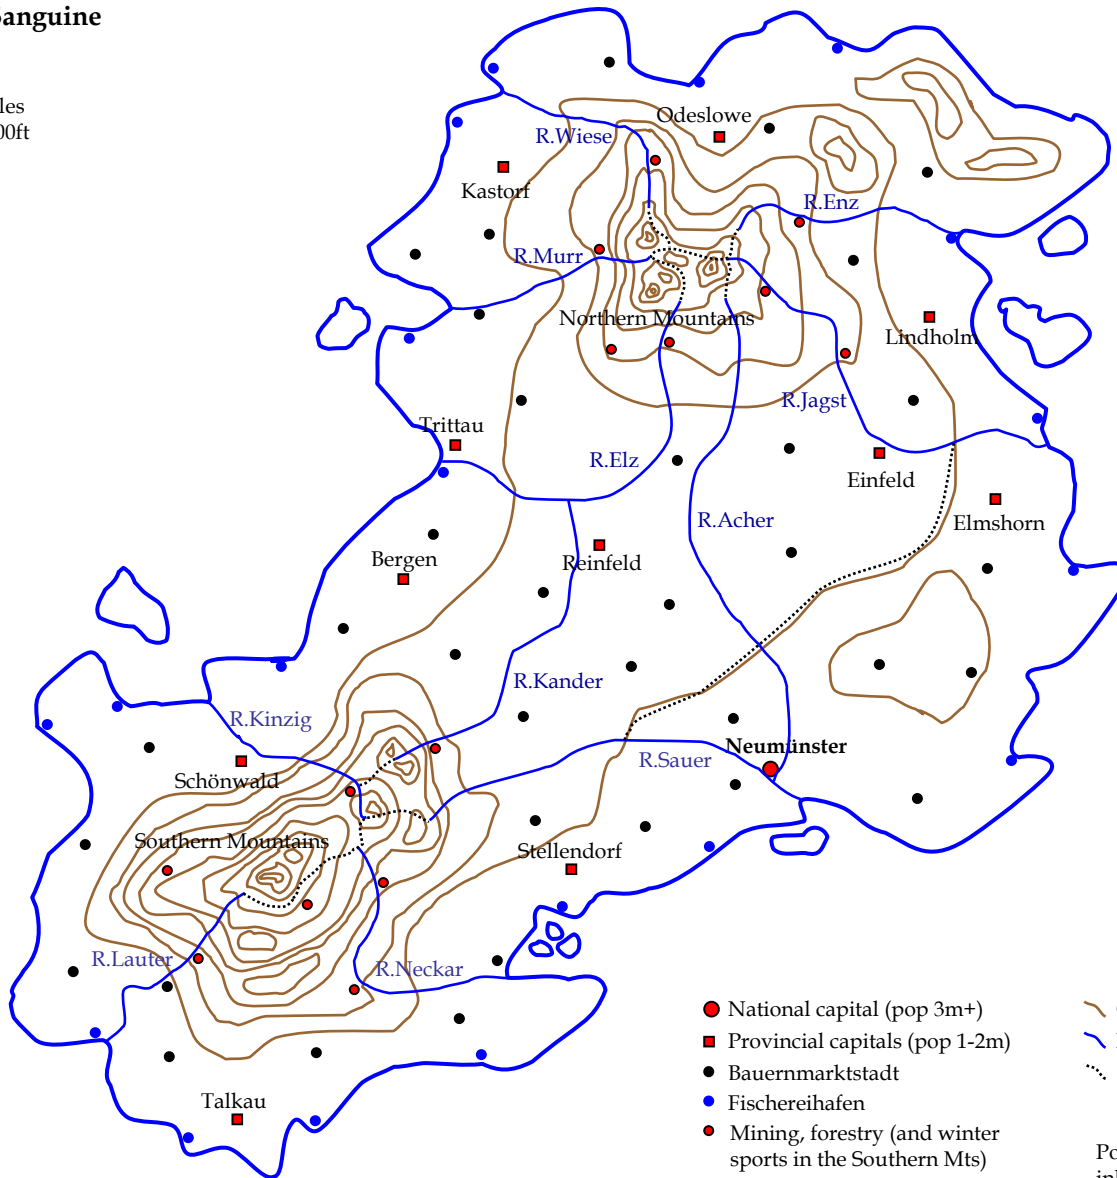

# Die Torwelt von Sanguine

1 inch = 100 miles  
Contours at 1,000ft

- National capital (pop 3m+)
- Provincial capitals (pop 1-2m)
- Bauernmarktstadt
- Fischereihafen
- Mining, forestry (and winter sports in the Southern Mts)
- Contours at 1,000ft
- Major Rivers
- - - Provincial boundaries which aren't rivers

Population centres of less than 20,000 inhabitants are not marked

Southern Mountains